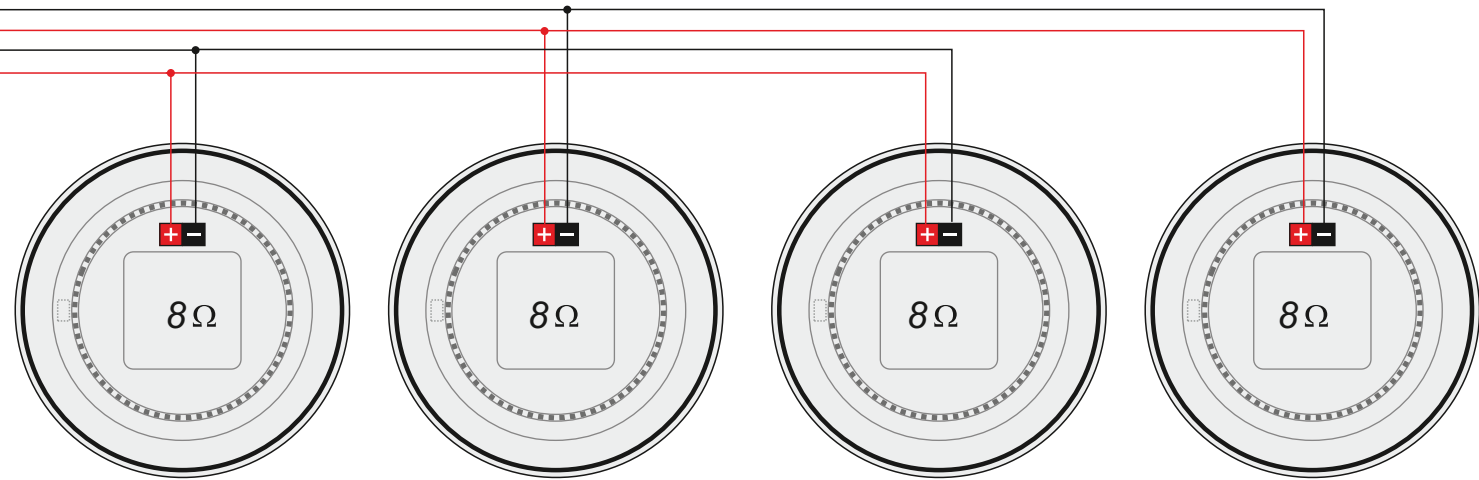

24Vdc / 60W	25W	25W
15Vdc / 50W	10W	10W
12Vdc / 30W	6W	6W

60201

VDC GND R+ R- L+ L-

~ 120/230V

15Vdc / 50W

8W

8W

8W

12,5W

12,5W

12,5W

12,5W

SOUNDAROUND SYSTEM THREE ZONES

SOUNDAROUND SYSTEM FOUR ZONES