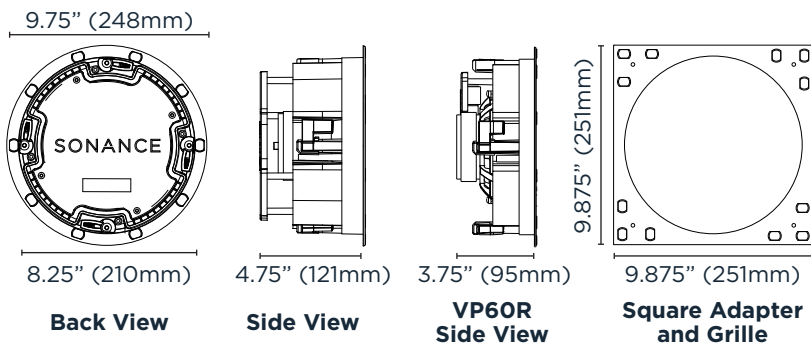

DIMENSIONAL DRAWINGS

ASSOCIATED PRODUCTS

MEDIUM ROUND MODEL

VP6SQ Square Adapter w/Grille / Pair	93030
VP6SQ Square Adapter w/Grille / 5xPair	93033
Medium Round Retrofit Enclosure / Pair	92343
Medium Round Acoustic Enclosure / Each	91688
Medium Round Flex Bracket / 5xPair	92337
Fire-Rated Listed Deep Backcan / Each	92808
Medium Round Coverplate / Pair	92335

LIMITED FIVE (5) YEAR WARRANTY Sonance warrants to the first end-user purchaser that this Sonance-brand product ("Product"), when purchased from an authorized Sonance Dealer/Distributor, will be free from defective workmanship and materials for the period stated above. Sonance will at its option and expense during the warranty period, either repair the defect or replace the Product with a new or remanufactured Product or a reasonable equivalent. For more details please refer to the product manual.

©2021 Sonance. All rights reserved. Sonance is a registered trademarks of Dana Innovations. Due to continuous product improvement, all features and specifications are subject to change without notice. For the latest Sonance product specification information visit our website at www.sonance.com.

SONANCE • 991 Calle Amanecer • San Clemente, CA 92673 USA • Phone: (949) 492-7777 • Fax: (949) 361-5151 • Technical Support: (949) 492-7777 • www.sonance.com 03.30.2021