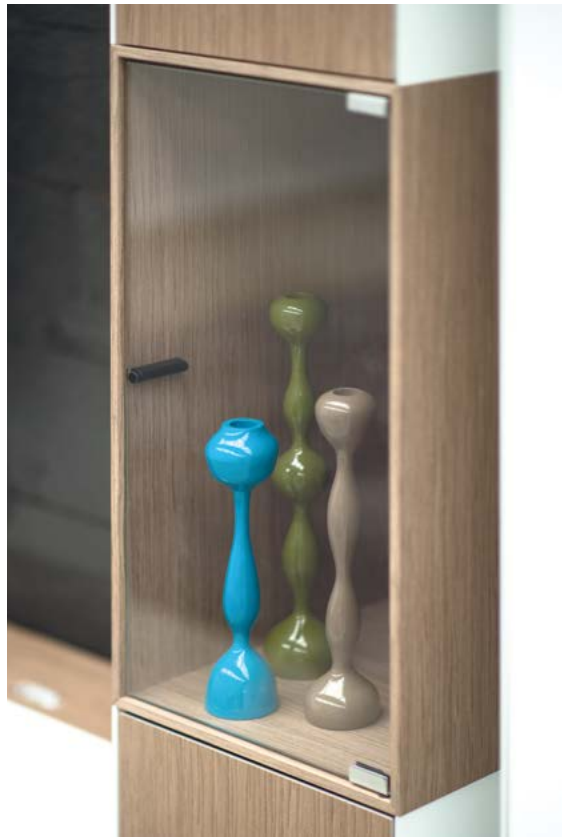

Technics SL-1210 MK2, Made in Japan

Ameno is

cosy

**HOME CINEMA AND BETTER
LIVING PERFECTLY IN TUNE.**

The Ameno home cinema
components are completely hidden.

So you can focus entirely on
setting things up, decorating and
living. And impressing your
guests when they stop by for a visit