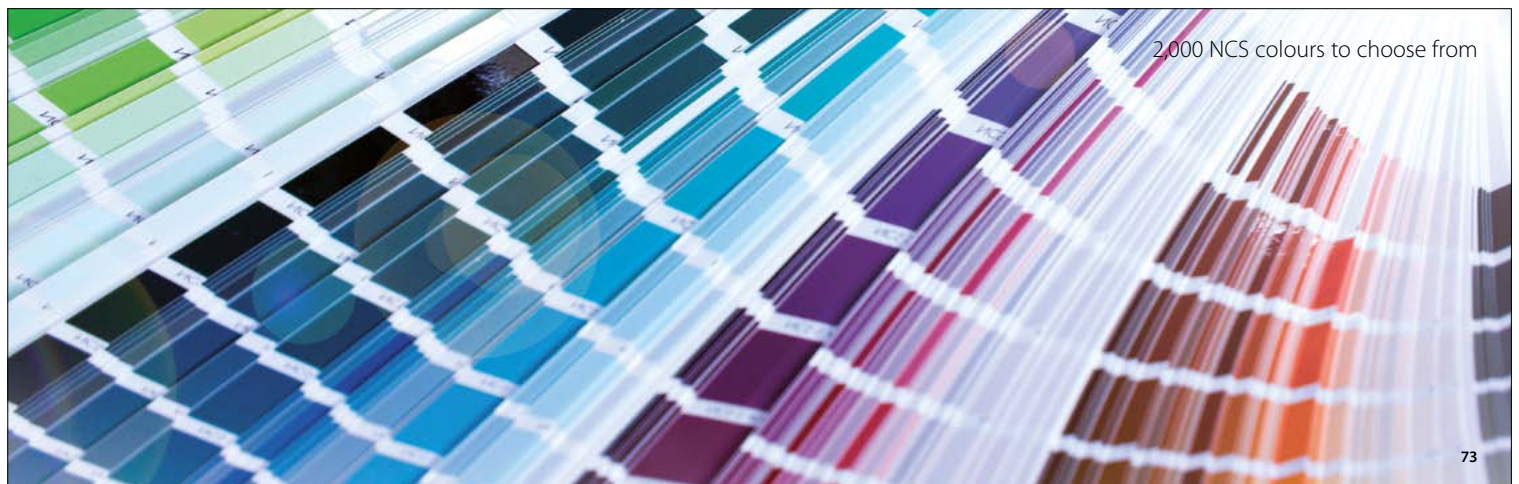

Snow (SNG)

Silver (SV)

Black (BG)

Toop (TP20)

Toop35 (TP35)

Toop50 (TP50)

Graphit75 (GR75)

Graphit80 (GR80)

Graphit85 (GR85)

2,000 NCS colours to choose from