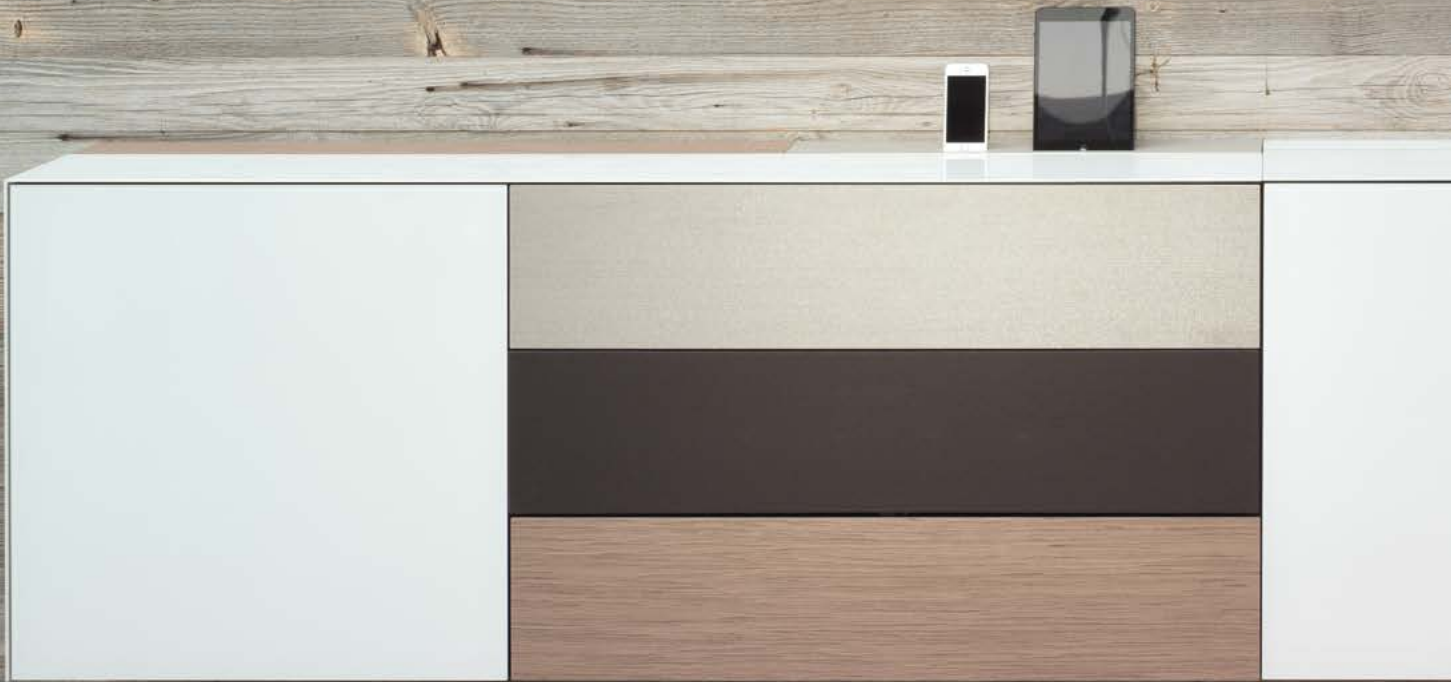

Ameno is

impressive

**ONE FURNITURE UNIT AS FAR AS THE EYE CAN SEE.
FOR DREAMING AND PURE ENJOYMENT.**

The sound that emanates from a Spectral VRA sound system cannot be described by words. Canton speaks of itself as being by far the best front surround sound system in the world. At least its the most beautiful front surround sound system in the world to us.