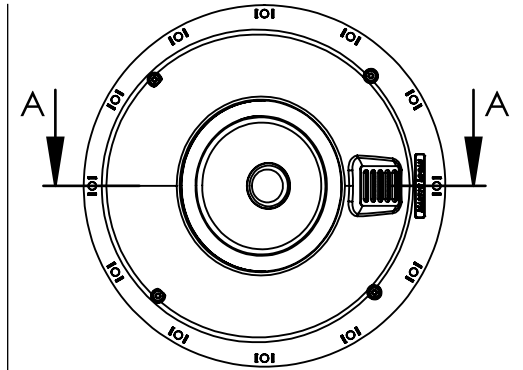

CUTOUT DIAMETER (WITH TOLERANCE)
7.75in [196mm]

SEALED BACK ENCLOSURE
AVAILABLE AS AN ACCESSORY

MC6
DIMENSION
DRAWING

GRILL OFF

MOUNTING LOCKS
EXTEND 0.375in [9.5mm]
BEYOND EDGE

SECTION A-A

TWEETER ANGLE 49°

TWEETER AIMING: ROTATE SPEAKER ASSEMBLY
TO AIM TWEETER AT LISTENING POSITION

GRILL ON

MAX CEILING
THICKNESS
1in [25mm]

CUTOUT DIAMETER
(WITH TOLERANCE)
10.5in [266mm]

TWEETER OFFSET

SEALED BACK ENCLOSURE
AVAILABLE AS AN ACCESSORY

MC6-HT
DIMENSION
DRAWING

GRILL OFF

MOUNTING LOCKS
EXTEND 0.375in [9.5mm]
BEYOND EDGE

GRILL ON

MC8
DIMENSION
DRAWING

MAX CEILING
THICKNESS
1in [25mm]

CUTOUT DIAMETER
(WITH TOLERANCE)
9.25in [235mm]

SEALED BACK ENCLOSURE
AVAILABLE AS AN ACCESSORY

**CUTOUT DIMENSIONS
(WITH TOLERANCE)**
WIDTH: 7.04in [179mm]
HEIGHT: 10.20in [259mm]

BOX VOLUME
MINIMUM: 10L [0.35ft³]
OPTIMAL: 20L+ [0.71ft³+]
(BASS OUTPUT DECREASES
AS BOX VOLUME DECREASES)

MW6 DIMENSION DRAWING