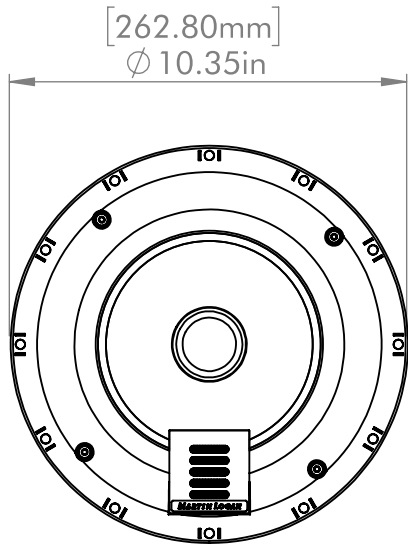

CUTOUT DIAMETER (WITH TOLERANCE)
7.75in [196mm]

SEALED BACK ENCLOSURE
AVAILABLE AS AN ACCESSORY

MC6
DIMENSION
DRAWING

GRILL OFF

MOUNTING LOCKS
EXTEND 0.375in [9.5mm]
BEYOND EDGE

SECTION A-A

TWEETER ANGLE 49°

TWEETER AIMING: ROTATE SPEAKER ASSEMBLY
TO AIM TWEETER AT LISTENING POSITION

GRILL ON

MAX CEILING
THICKNESS
1in [25mm]

CUTOUT DIAMETER
(WITH TOLERANCE)
10.5in [266mm]

TWEETER OFFSET

SEALED BACK ENCLOSURE
AVAILABLE AS AN ACCESSORY

MC6-HT
DIMENSION
DRAWING

GRILL OFF

MOUNTING LOCKS
EXTEND 0.375in [9.5mm]
BEYOND EDGE

GRILL ON

MC8
DIMENSION
DRAWING

MAX CEILING
THICKNESS
1in [25mm]

CUTOUT DIAMETER
(WITH TOLERANCE)
9.25in [235mm]

SEALED BACK ENCLOSURE
AVAILABLE AS AN ACCESSORY

**CUTOUT DIMENSIONS
(WITH TOLERANCE)**
WIDTH: 7.04in [179mm]
HEIGHT: 10.20in [259mm]

BOX VOLUME
MINIMUM: 10L [0.35ft³]
OPTIMAL: 20L+ [0.71ft³+]
(BASS OUTPUT DECREASES
AS BOX VOLUME DECREASES)

MW6 DIMENSION DRAWING