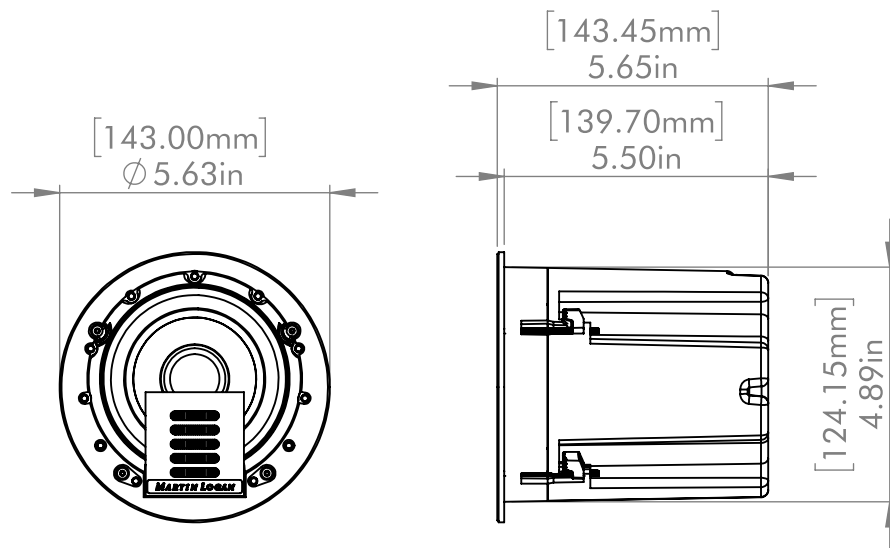

GRILL OFF

MOUNTING LOCKS
EXTEND 0.375in [9.5mm]
BEYOND EDGE

GRILL ON

CUTOUT DIAMETER
(WITH TOLERANCE)
5.13in [130mm]

MC4
DIMENSION
DRAWING

GRILL OFF

MOUNTING LOCKS
EXTEND 0.375in [9.5mm]
BEYOND EDGE

GRILL ON

CUTOUT DIAMETER (WITH TOLERANCE)
7.75in [196mm]

SEALED BACK ENCLOSURE
AVAILABLE AS AN ACCESSORY

MC6
DIMENSION
DRAWING

GRILL OFF

MOUNTING LOCKS
EXTEND 0.375in [9.5mm]
BEYOND EDGE

SECTION A-A

TWEETER ANGLE 49°

TWEETER AIMING: ROTATE SPEAKER ASSEMBLY
TO AIM TWEETER AT LISTENING POSITION

GRILL ON

MAX CEILING
THICKNESS
1in [25mm]

CUTOUT DIAMETER
(WITH TOLERANCE)
10.5in [266mm]

TWEETER OFFSET

SEALED BACK ENCLOSURE
AVAILABLE AS AN ACCESSORY

**CUTOUT DIMENSIONS
(WITH TOLERANCE)**
WIDTH: 7.04in [179mm]
HEIGHT: 10.20in [259mm]

BOX VOLUME
MINIMUM: 10L [0.35ft³]
OPTIMAL: 20L+ [0.71ft³+]
(BASS OUTPUT DECREASES
AS BOX VOLUME DECREASES)

MW6 DIMENSION DRAWING