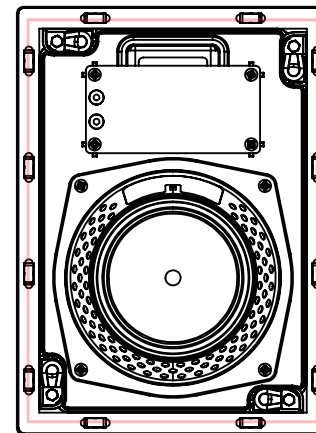

TWEETER AIMING: ROTATE SPEAKER ASSEMBLY
TO AIM TWEETER AT LISTENING POSITION

GRILL ON

MAX CEILING
THICKNESS
1in [25mm]

CUTOUT DIAMETER
(WITH TOLERANCE)
10.5in [266mm]

TWEETER OFFSET

SEALED BACK ENCLOSURE
AVAILABLE AS AN ACCESSORY

MC6-HT
DIMENSION
DRAWING

GRILL OFF

MOUNTING LOCKS
EXTEND 0.375in [9.5mm]
BEYOND EDGE

GRILL ON

MC8
DIMENSION
DRAWING

MAX CEILING
THICKNESS
1in [25mm]

CUTOUT DIAMETER
(WITH TOLERANCE)
9.25in [235mm]

SEALED BACK ENCLOSURE
AVAILABLE AS AN ACCESSORY

GRILL OFF

GRILL ON

MW4-LCR

DIMENSION
DRAWING

GRILL OFF

MOUNTING LOCKS
EXTEND 0.375in [9.5mm]
BEYOND ALL EDGES

GRILL ON

**MAX CEILING
THICKNESS**
1in [25mm]

**CUTOUT DIMENSIONS
(WITH TOLERANCE)**
WIDTH: 7.04in [179mm]
HEIGHT: 10.20in [259mm]

BOX VOLUME
MINIMUM: 10L [0.35ft³]
OPTIMAL: 20L+ [0.71ft³+]
(BASS OUTPUT DECREASES
AS BOX VOLUME DECREASES)

MW6 DIMENSION DRAWING