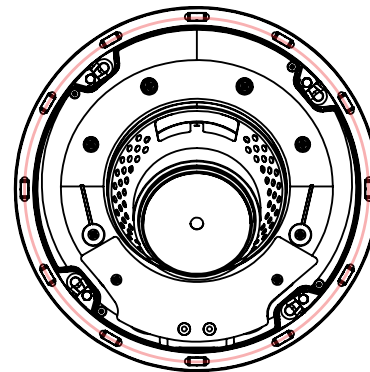

CUTOUT DIAMETER (WITH TOLERANCE)
7.75in [196mm]

SEALED BACK ENCLOSURE
AVAILABLE AS AN ACCESSORY

MC6
DIMENSION
DRAWING

GRILL OFF

MOUNTING LOCKS
EXTEND 0.375in [9.5mm]
BEYOND EDGE

SECTION A-A

TWEETER ANGLE 49°

TWEETER AIMING: ROTATE SPEAKER ASSEMBLY
TO AIM TWEETER AT LISTENING POSITION

GRILL ON

MAX CEILING
THICKNESS
1in [25mm]

CUTOUT DIAMETER
(WITH TOLERANCE)
10.5in [266mm]

TWEETER OFFSET

SEALED BACK ENCLOSURE
AVAILABLE AS AN ACCESSORY

MC6-HT
DIMENSION
DRAWING

GRILL OFF

MOUNTING LOCKS
EXTEND 0.375in [9.5mm]
BEYOND EDGE

GRILL ON

MC8
DIMENSION
DRAWING

MAX CEILING
THICKNESS
1in [25mm]

CUTOUT DIAMETER
(WITH TOLERANCE)
9.25in [235mm]

SEALED BACK ENCLOSURE
AVAILABLE AS AN ACCESSORY

**CUTOUT DIMENSIONS
(WITH TOLERANCE)**
WIDTH: 7.04in [179mm]
HEIGHT: 10.20in [259mm]

BOX VOLUME
MINIMUM: 10L [0.35ft³]
OPTIMAL: 20L+ [0.71ft³+]
(BASS OUTPUT DECREASES
AS BOX VOLUME DECREASES)

MW6 DIMENSION DRAWING