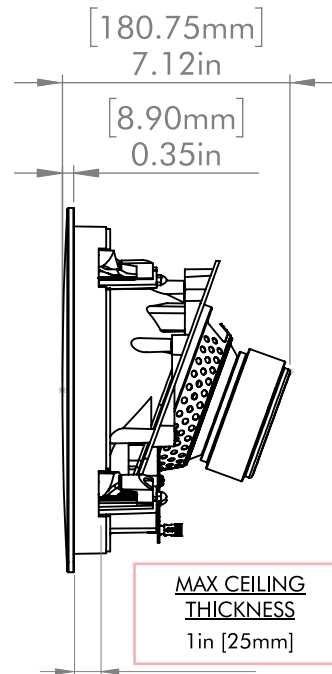

CUTOUT DIAMETER (WITH TOLERANCE)
7.75in [196mm]

SEALED BACK ENCLOSURE
AVAILABLE AS AN ACCESSORY

MC6
DIMENSION
DRAWING

GRILL OFF

MOUNTING LOCKS
EXTEND 0.375in [9.5mm]
BEYOND EDGE

SECTION A-A

TWEETER ANGLE 49°

TWEETER AIMING: ROTATE SPEAKER ASSEMBLY
TO AIM TWEETER AT LISTENING POSITION

GRILL ON

MAX CEILING
THICKNESS
1in [25mm]

CUTOUT DIAMETER
(WITH TOLERANCE)
10.5in [266mm]

TWEETER OFFSET

SEALED BACK ENCLOSURE
AVAILABLE AS AN ACCESSORY

MC6-HT
DIMENSION
DRAWING

GRILL OFF

MOUNTING LOCKS
EXTEND 0.375in [9.5mm]
BEYOND EDGE

GRILL ON

MC8
DIMENSION
DRAWING

MAX CEILING
THICKNESS
1in [25mm]

CUTOUT DIAMETER
(WITH TOLERANCE)
9.25in [235mm]

SEALED BACK ENCLOSURE
AVAILABLE AS AN ACCESSORY

**CUTOUT DIMENSIONS
(WITH TOLERANCE)**
WIDTH: 7.04in [179mm]
HEIGHT: 10.20in [259mm]

BOX VOLUME
MINIMUM: 10L [0.35ft³]
OPTIMAL: 20L+ [0.71ft³+]
(BASS OUTPUT DECREASES
AS BOX VOLUME DECREASES)

MW6 DIMENSION DRAWING