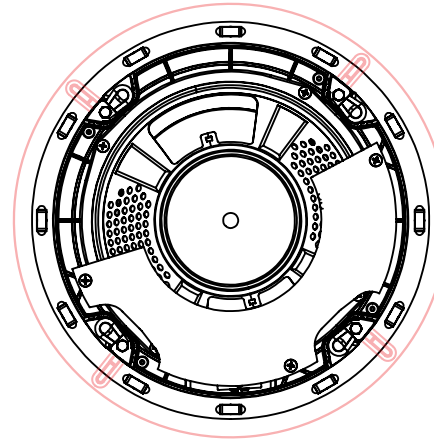

CUTOUT DIAMETER (WITH TOLERANCE)
7.75in [196mm]

SEALED BACK ENCLOSURE
AVAILABLE AS AN ACCESSORY

MC6
DIMENSION
DRAWING

GRILL OFF

MOUNTING LOCKS
EXTEND 0.375in [9.5mm]
BEYOND EDGE

SECTION A-A

TWEETER ANGLE 49°

TWEETER AIMING: ROTATE SPEAKER ASSEMBLY
TO AIM TWEETER AT LISTENING POSITION

GRILL ON

MAX CEILING
THICKNESS
1in [25mm]

CUTOUT DIAMETER
(WITH TOLERANCE)
10.5in [266mm]

TWEETER OFFSET

SEALED BACK ENCLOSURE
AVAILABLE AS AN ACCESSORY

MC6-HT
DIMENSION
DRAWING

GRILL OFF

MOUNTING LOCKS
EXTEND 0.375in [9.5mm]
BEYOND EDGE

GRILL ON

MC8
DIMENSION
DRAWING

MAX CEILING
THICKNESS
1in [25mm]

CUTOUT DIAMETER
(WITH TOLERANCE)
9.25in [235mm]

SEALED BACK ENCLOSURE
AVAILABLE AS AN ACCESSORY

**CUTOUT DIMENSIONS
(WITH TOLERANCE)**
WIDTH: 7.04in [179mm]
HEIGHT: 10.20in [259mm]

BOX VOLUME
MINIMUM: 10L [0.35ft³]
OPTIMAL: 20L+ [0.71ft³+]
(BASS OUTPUT DECREASES
AS BOX VOLUME DECREASES)

MW6 DIMENSION DRAWING