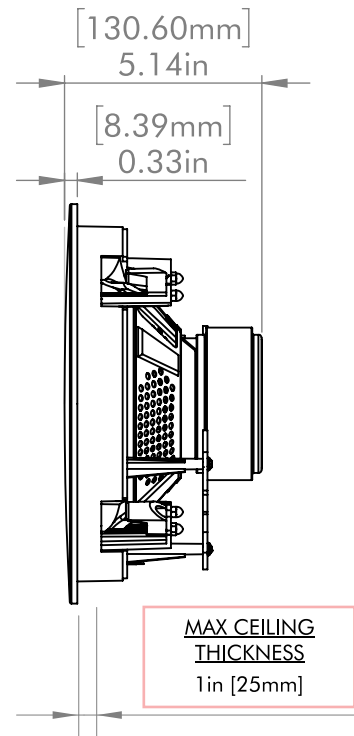

TWEETER AIMING: ROTATE SPEAKER ASSEMBLY
TO AIM TWEETER AT LISTENING POSITION

GRILL ON

MAX CEILING
THICKNESS
1in [25mm]

CUTOUT DIAMETER
(WITH TOLERANCE)
10.5in [266mm]

TWEETER OFFSET

SEALED BACK ENCLOSURE
AVAILABLE AS AN ACCESSORY

MC6-HT
DIMENSION
DRAWING

GRILL OFF

MOUNTING LOCKS
EXTEND 0.375in [9.5mm]
BEYOND EDGE

GRILL ON

MC8
DIMENSION
DRAWING

MAX CEILING
THICKNESS
1in [25mm]

CUTOUT DIAMETER
(WITH TOLERANCE)
9.25in [235mm]

SEALED BACK ENCLOSURE
AVAILABLE AS AN ACCESSORY

GRILL OFF

GRILL ON

MW4-LCR

DIMENSION
DRAWING

GRILL OFF

MOUNTING LOCKS
EXTEND 0.375in [9.5mm]
BEYOND ALL EDGES

GRILL ON

**MAX CEILING
THICKNESS**
1in [25mm]

**CUTOUT DIMENSIONS
(WITH TOLERANCE)**
WIDTH: 7.04in [179mm]
HEIGHT: 10.20in [259mm]

BOX VOLUME
MINIMUM: 10L [0.35ft³]
OPTIMAL: 20L+ [0.71ft³+]
(BASS OUTPUT DECREASES
AS BOX VOLUME DECREASES)

MW6 DIMENSION DRAWING