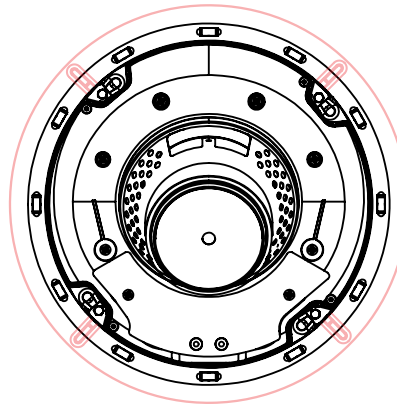

CUTOUT DIAMETER (WITH TOLERANCE)
7.75in [196mm]

SEALED BACK ENCLOSURE
AVAILABLE AS AN ACCESSORY

MC6
DIMENSION
DRAWING

GRILL OFF

MOUNTING LOCKS
EXTEND 0.375in [9.5mm]
BEYOND EDGE

SECTION A-A

TWEETER ANGLE 49°

TWEETER AIMING: ROTATE SPEAKER ASSEMBLY
TO AIM TWEETER AT LISTENING POSITION

GRILL ON

MAX CEILING
THICKNESS
1in [25mm]

CUTOUT DIAMETER
(WITH TOLERANCE)
10.5in [266mm]

TWEETER OFFSET

SEALED BACK ENCLOSURE
AVAILABLE AS AN ACCESSORY

MC6-HT
DIMENSION
DRAWING

GRILL OFF

MOUNTING LOCKS
EXTEND 0.375in [9.5mm]
BEYOND EDGE

GRILL ON

MC8
DIMENSION
DRAWING

MAX CEILING
THICKNESS
1in [25mm]

CUTOUT DIAMETER
(WITH TOLERANCE)
9.25in [235mm]

SEALED BACK ENCLOSURE
AVAILABLE AS AN ACCESSORY

**CUTOUT DIMENSIONS
(WITH TOLERANCE)**
WIDTH: 7.04in [179mm]
HEIGHT: 10.20in [259mm]

BOX VOLUME
MINIMUM: 10L [0.35ft³]
OPTIMAL: 20L+ [0.71ft³+]
(BASS OUTPUT DECREASES
AS BOX VOLUME DECREASES)

MW6 DIMENSION DRAWING