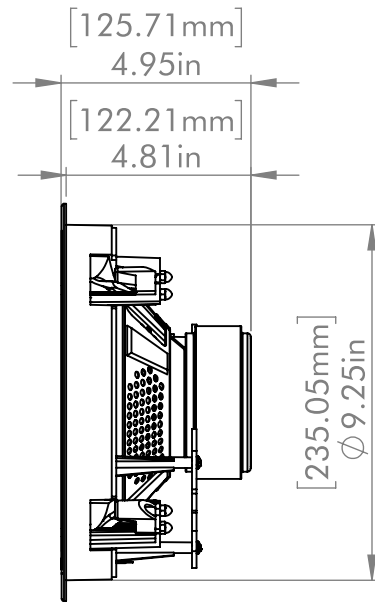

TWEETER AIMING: ROTATE SPEAKER ASSEMBLY
TO AIM TWEETER AT LISTENING POSITION

GRILL ON

MAX CEILING
THICKNESS
1in [25mm]

CUTOUT DIAMETER
(WITH TOLERANCE)
10.5in [266mm]

TWEETER OFFSET

SEALED BACK ENCLOSURE
AVAILABLE AS AN ACCESSORY

MC6-HT
DIMENSION
DRAWING

GRILL OFF

MOUNTING LOCKS
EXTEND 0.375in [9.5mm]
BEYOND EDGE

GRILL ON

MC8
DIMENSION
DRAWING

MAX CEILING
THICKNESS
1in [25mm]

CUTOUT DIAMETER
(WITH TOLERANCE)
9.25in [235mm]

SEALED BACK ENCLOSURE
AVAILABLE AS AN ACCESSORY

GRILL OFF

GRILL ON

MW4-LCR

DIMENSION
DRAWING

GRILL OFF

MOUNTING LOCKS
EXTEND 0.375in [9.5mm]
BEYOND ALL EDGES

GRILL ON

**MAX CEILING
THICKNESS**
1in [25mm]

**CUTOUT DIMENSIONS
(WITH TOLERANCE)**
WIDTH: 7.04in [179mm]
HEIGHT: 10.20in [259mm]

BOX VOLUME
MINIMUM: 10L [0.35ft³]
OPTIMAL: 20L+ [0.71ft³+]
(BASS OUTPUT DECREASES
AS BOX VOLUME DECREASES)

MW6 DIMENSION DRAWING