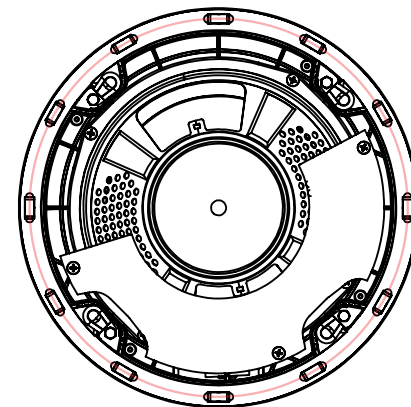

TWEETER AIMING: ROTATE SPEAKER ASSEMBLY
TO AIM TWEETER AT LISTENING POSITION

GRILL ON

MAX CEILING
THICKNESS
1in [25mm]

CUTOUT DIAMETER
(WITH TOLERANCE)
10.5in [266mm]

TWEETER OFFSET

SEALED BACK ENCLOSURE
AVAILABLE AS AN ACCESSORY

MC6-HT
DIMENSION
DRAWING

GRILL OFF

MOUNTING LOCKS
EXTEND 0.375in [9.5mm]
BEYOND EDGE

GRILL ON

MC8
DIMENSION
DRAWING

MAX CEILING
THICKNESS
1in [25mm]

CUTOUT DIAMETER
(WITH TOLERANCE)
9.25in [235mm]

SEALED BACK ENCLOSURE
AVAILABLE AS AN ACCESSORY

GRILL OFF

GRILL ON

MW4-LCR

DIMENSION
DRAWING

GRILL OFF

MOUNTING LOCKS
EXTEND 0.375in [9.5mm]
BEYOND ALL EDGES

GRILL ON

**MAX CEILING
THICKNESS**
1in [25mm]

**CUTOUT DIMENSIONS
(WITH TOLERANCE)**
WIDTH: 7.04in [179mm]
HEIGHT: 10.20in [259mm]

BOX VOLUME
MINIMUM: 10L [0.35ft³]
OPTIMAL: 20L+ [0.71ft³+]
(BASS OUTPUT DECREASES
AS BOX VOLUME DECREASES)

MW6 DIMENSION DRAWING