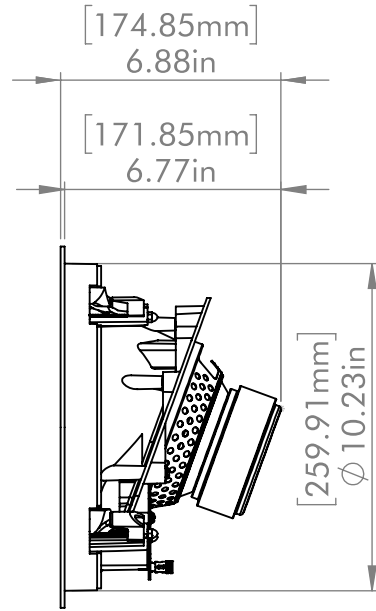

GRILL OFF

MOUNTING LOCKS
EXTEND 0.375in [9.5mm]
BEYOND EDGE

GRILL ON

CUTOUT DIAMETER
(WITH TOLERANCE)
5.13in [130mm]

MC4
DIMENSION
DRAWING

GRILL OFF

MOUNTING LOCKS
EXTEND 0.375in [9.5mm]
BEYOND EDGE

GRILL ON

CUTOUT DIAMETER (WITH TOLERANCE)
7.75in [196mm]

SEALED BACK ENCLOSURE
AVAILABLE AS AN ACCESSORY

MC6
DIMENSION
DRAWING

GRILL OFF

MOUNTING LOCKS
EXTEND 0.375in [9.5mm]
BEYOND EDGE

SECTION A-A

TWEETER ANGLE 49°

MC6-HT
DIMENSION
DRAWING

GRILL OFF

MOUNTING LOCKS
EXTEND 0.375in [9.5mm]
BEYOND EDGE

GRILL ON

MC8
DIMENSION
DRAWING

MAX CEILING
THICKNESS
1in [25mm]

CUTOUT DIAMETER
(WITH TOLERANCE)
9.25in [235mm]

SEALED BACK ENCLOSURE
AVAILABLE AS AN ACCESSORY

**CUTOUT DIMENSIONS
(WITH TOLERANCE)**
WIDTH: 7.04in [179mm]
HEIGHT: 10.20in [259mm]

BOX VOLUME
MINIMUM: 10L [0.35ft³]
OPTIMAL: 20L+ [0.71ft³+]
(BASS OUTPUT DECREASES
AS BOX VOLUME DECREASES)

MW6 DIMENSION DRAWING