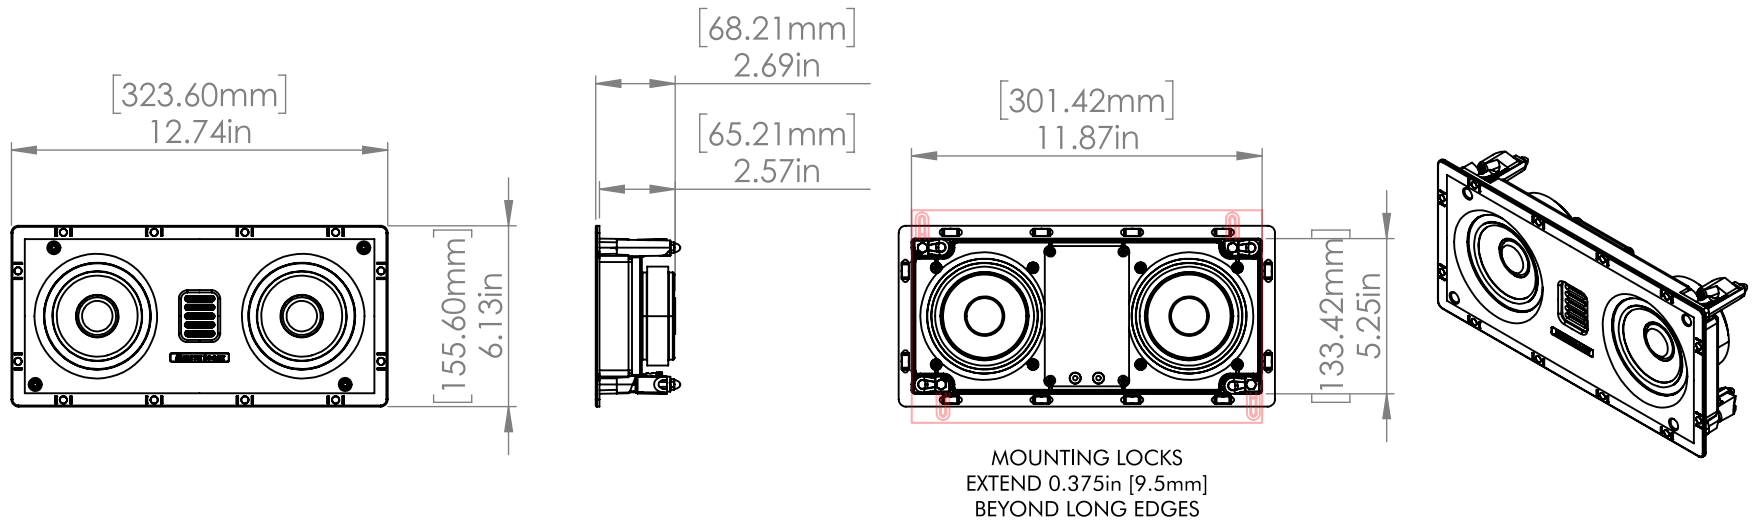

MC6-HT
DIMENSION
DRAWING

GRILL OFF

MOUNTING LOCKS
EXTEND 0.375in [9.5mm]
BEYOND EDGE

GRILL ON

MC8
DIMENSION
DRAWING

MAX CEILING
THICKNESS
1in [25mm]

CUTOUT DIAMETER
(WITH TOLERANCE)
9.25in [235mm]

SEALED BACK ENCLOSURE
AVAILABLE AS AN ACCESSORY

GRILL OFF

GRILL ON

MW4-LCR

DIMENSION
DRAWING

GRILL OFF

MOUNTING LOCKS
EXTEND 0.375in [9.5mm]
BEYOND ALL EDGES

GRILL ON

**MAX CEILING
THICKNESS**
1in [25mm]

**CUTOUT DIMENSIONS
(WITH TOLERANCE)**
WIDTH: 7.04in [179mm]
HEIGHT: 10.20in [259mm]

BOX VOLUME
MINIMUM: 10L [0.35ft³]
OPTIMAL: 20L+ [0.71ft³+]
(BASS OUTPUT DECREASES
AS BOX VOLUME DECREASES)

MW6 DIMENSION DRAWING