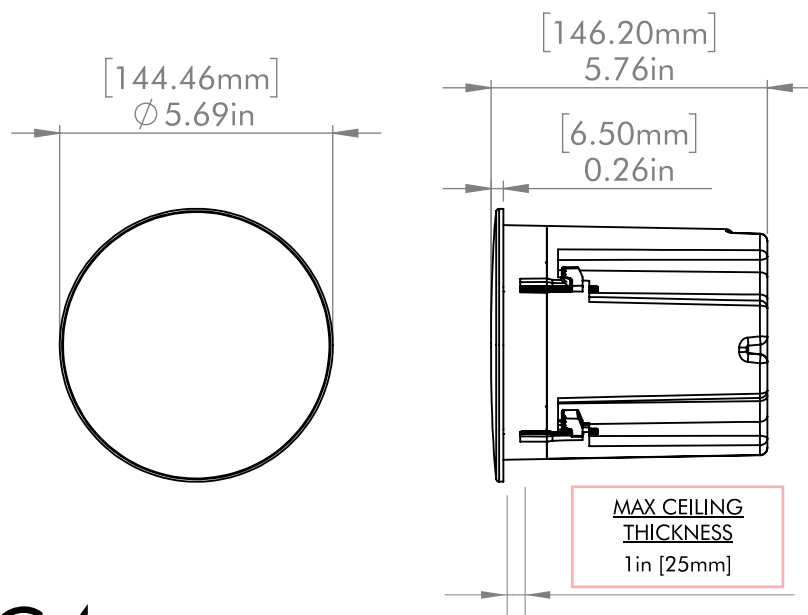

GRILL OFF

MOUNTING LOCKS
EXTEND 0.375in [9.5mm]
BEYOND EDGE

GRILL ON

CUTOUT DIAMETER
(WITH TOLERANCE)
5.13in [130mm]

MC4
DIMENSION
DRAWING

GRILL OFF

MOUNTING LOCKS
EXTEND 0.375in [9.5mm]
BEYOND EDGE

GRILL ON

CUTOUT DIAMETER (WITH TOLERANCE)
7.75in [196mm]

SEALED BACK ENCLOSURE
AVAILABLE AS AN ACCESSORY

MC6
DIMENSION
DRAWING

GRILL OFF

MOUNTING LOCKS
EXTEND 0.375in [9.5mm]
BEYOND EDGE

SECTION A-A

TWEETER ANGLE 49°

MC6-HT
DIMENSION
DRAWING

GRILL OFF

MOUNTING LOCKS
EXTEND 0.375in [9.5mm]
BEYOND EDGE

GRILL ON

MC8
DIMENSION
DRAWING

MAX CEILING
THICKNESS
1in [25mm]

CUTOUT DIAMETER
(WITH TOLERANCE)
9.25in [235mm]

SEALED BACK ENCLOSURE
AVAILABLE AS AN ACCESSORY

**CUTOUT DIMENSIONS
(WITH TOLERANCE)**
WIDTH: 7.04in [179mm]
HEIGHT: 10.20in [259mm]

BOX VOLUME
MINIMUM: 10L [0.35ft³]
OPTIMAL: 20L+ [0.71ft³+]
(BASS OUTPUT DECREASES
AS BOX VOLUME DECREASES)

MW6 DIMENSION DRAWING