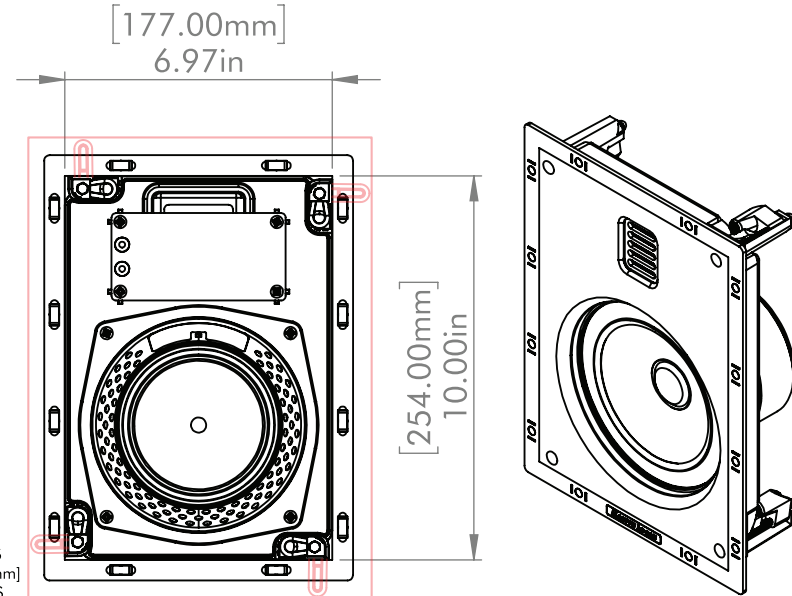

CUTOUT DIAMETER (WITH TOLERANCE)
7.75in [196mm]

SEALED BACK ENCLOSURE
AVAILABLE AS AN ACCESSORY

MC6
DIMENSION
DRAWING

GRILL OFF

MOUNTING LOCKS
EXTEND 0.375in [9.5mm]
BEYOND EDGE

SECTION A-A

TWEETER ANGLE 49°

MC6-HT
DIMENSION
DRAWING

GRILL OFF

MOUNTING LOCKS
EXTEND 0.375in [9.5mm]
BEYOND EDGE

GRILL ON

MC8
DIMENSION
DRAWING

MAX CEILING
THICKNESS
1in [25mm]

CUTOUT DIAMETER
(WITH TOLERANCE)
9.25in [235mm]

SEALED BACK ENCLOSURE
AVAILABLE AS AN ACCESSORY

GRILL OFF

GRILL ON

MW4-LCR

DIMENSION
DRAWING

GRILL OFF

MOUNTING LOCKS
EXTEND 0.375in [9.5mm]
BEYOND ALL EDGES

GRILL ON

**MAX CEILING
THICKNESS**
1in [25mm]

**CUTOUT DIMENSIONS
(WITH TOLERANCE)**
WIDTH: 7.04in [179mm]
HEIGHT: 10.20in [259mm]

BOX VOLUME
MINIMUM: 10L [0.35ft³]
OPTIMAL: 20L+ [0.71ft³+]
(BASS OUTPUT DECREASES
AS BOX VOLUME DECREASES)

MW6 DIMENSION DRAWING