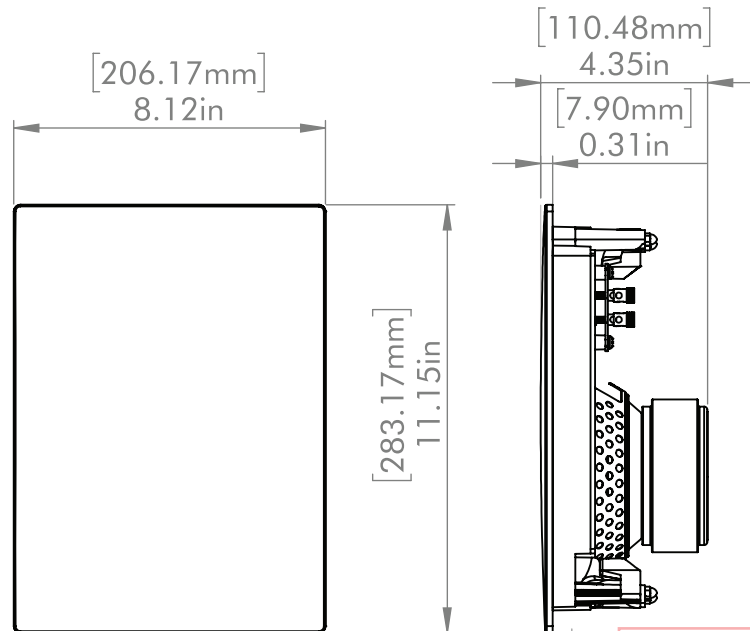

CUTOUT DIAMETER (WITH TOLERANCE)
7.75in [196mm]

SEALED BACK ENCLOSURE
AVAILABLE AS AN ACCESSORY

MC6
DIMENSION
DRAWING

GRILL OFF

MOUNTING LOCKS
EXTEND 0.375in [9.5mm]
BEYOND EDGE

SECTION A-A

TWEETER ANGLE 49°

MC6-HT
DIMENSION
DRAWING

GRILL OFF

MOUNTING LOCKS
EXTEND 0.375in [9.5mm]
BEYOND EDGE

GRILL ON

MC8
DIMENSION
DRAWING

MAX CEILING
THICKNESS
1in [25mm]

CUTOUT DIAMETER
(WITH TOLERANCE)
9.25in [235mm]

SEALED BACK ENCLOSURE
AVAILABLE AS AN ACCESSORY

GRILL OFF

GRILL ON

MW4-LCR

DIMENSION
DRAWING

GRILL OFF

MOUNTING LOCKS
EXTEND 0.375in [9.5mm]
BEYOND ALL EDGES

GRILL ON

**MAX CEILING
THICKNESS**
1in [25mm]

**CUTOUT DIMENSIONS
(WITH TOLERANCE)**
WIDTH: 7.04in [179mm]
HEIGHT: 10.20in [259mm]

BOX VOLUME
MINIMUM: 10L [0.35ft³]
OPTIMAL: 20L+ [0.71ft³+]
(BASS OUTPUT DECREASES
AS BOX VOLUME DECREASES)

MW6 DIMENSION DRAWING