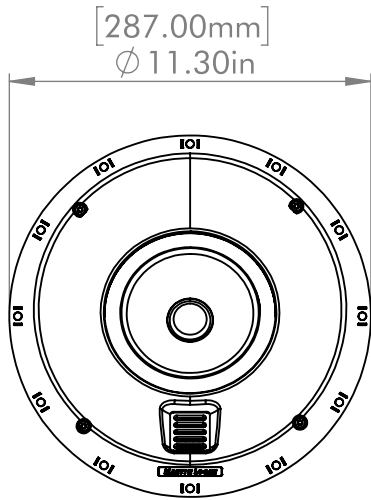

GRILL OFF

MOUNTING LOCKS
EXTEND 0.375in [9.5mm]
BEYOND EDGE

GRILL ON

CUTOUT DIAMETER
(WITH TOLERANCE)
5.13in [130mm]

MC4
DIMENSION
DRAWING

GRILL OFF

MOUNTING LOCKS
EXTEND 0.375in [9.5mm]
BEYOND EDGE

GRILL ON

CUTOUT DIAMETER (WITH TOLERANCE)
7.75in [196mm]

SEALED BACK ENCLOSURE
AVAILABLE AS AN ACCESSORY

MC6
DIMENSION
DRAWING

GRILL OFF

MOUNTING LOCKS
EXTEND 0.375in [9.5mm]
BEYOND EDGE

SECTION A-A

TWEETER ANGLE 49°

TWEETER AIMING: ROTATE SPEAKER ASSEMBLY
TO AIM TWEETER AT LISTENING POSITION

GRILL ON

MAX CEILING
THICKNESS
1in [25mm]

CUTOUT DIAMETER
(WITH TOLERANCE)
10.5in [266mm]

TWEETER OFFSET

SEALED BACK ENCLOSURE
AVAILABLE AS AN ACCESSORY

**CUTOUT DIMENSIONS
(WITH TOLERANCE)**
WIDTH: 7.04in [179mm]
HEIGHT: 10.20in [259mm]

BOX VOLUME
MINIMUM: 10L [0.35ft³]
OPTIMAL: 20L+ [0.71ft³+]
(BASS OUTPUT DECREASES
AS BOX VOLUME DECREASES)

MW6 DIMENSION DRAWING