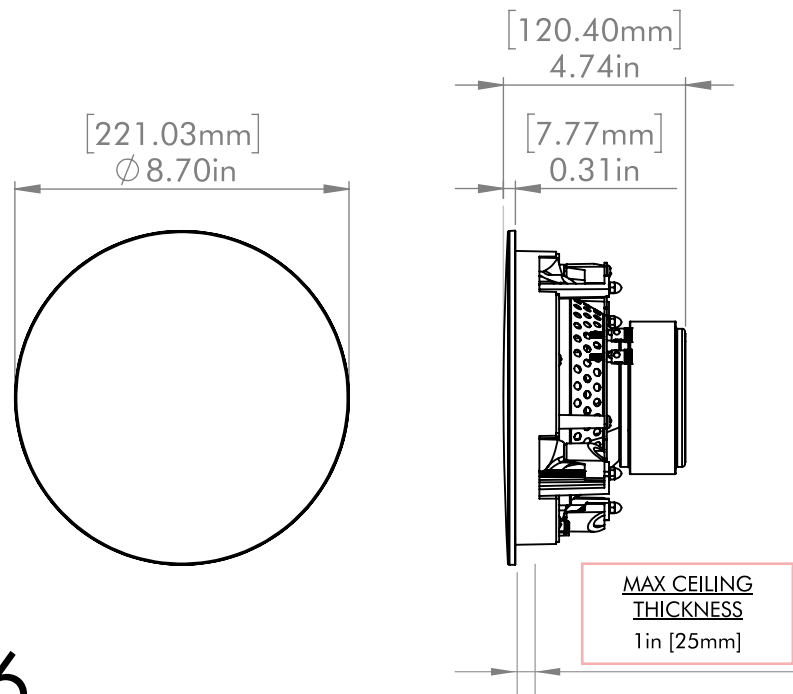

GRILL OFF

MOUNTING LOCKS
EXTEND 0.375in [9.5mm]
BEYOND EDGE

GRILL ON

CUTOUT DIAMETER
(WITH TOLERANCE)
5.13in [130mm]

MC4
DIMENSION
DRAWING

GRILL OFF

MOUNTING LOCKS
EXTEND 0.375in [9.5mm]
BEYOND EDGE

GRILL ON

CUTOUT DIAMETER (WITH TOLERANCE)
7.75in [196mm]

SEALED BACK ENCLOSURE
AVAILABLE AS AN ACCESSORY

MC6
DIMENSION
DRAWING

GRILL OFF

MOUNTING LOCKS
EXTEND 0.375in [9.5mm]
BEYOND EDGE

SECTION A-A

TWEETER ANGLE 49°

MC6-HT
DIMENSION
DRAWING

GRILL OFF

MOUNTING LOCKS
EXTEND 0.375in [9.5mm]
BEYOND EDGE

GRILL ON

MC8
DIMENSION
DRAWING

MAX CEILING
THICKNESS
1in [25mm]

CUTOUT DIAMETER
(WITH TOLERANCE)
9.25in [235mm]

SEALED BACK ENCLOSURE
AVAILABLE AS AN ACCESSORY

**CUTOUT DIMENSIONS
(WITH TOLERANCE)**
WIDTH: 7.04in [179mm]
HEIGHT: 10.20in [259mm]

BOX VOLUME
MINIMUM: 10L [0.35ft³]
OPTIMAL: 20L+ [0.71ft³+]
(BASS OUTPUT DECREASES
AS BOX VOLUME DECREASES)

MW6 DIMENSION DRAWING