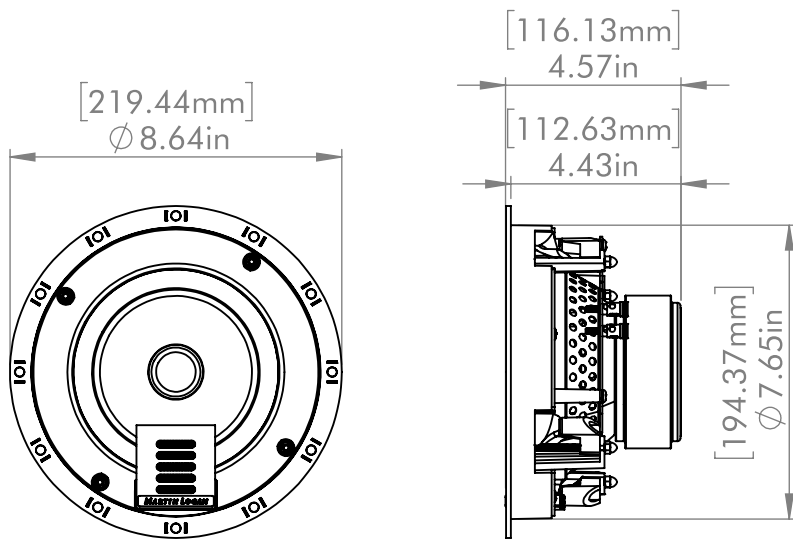

GRILL OFF

MOUNTING LOCKS
EXTEND 0.375in [9.5mm]
BEYOND EDGE

GRILL ON

CUTOUT DIAMETER
(WITH TOLERANCE)
5.13in [130mm]

MC4
DIMENSION
DRAWING

GRILL OFF

MOUNTING LOCKS
EXTEND 0.375in [9.5mm]
BEYOND EDGE

GRILL ON

CUTOUT DIAMETER (WITH TOLERANCE)
7.75in [196mm]

SEALED BACK ENCLOSURE
AVAILABLE AS AN ACCESSORY

MC6
DIMENSION
DRAWING

GRILL OFF

MOUNTING LOCKS
EXTEND 0.375in [9.5mm]
BEYOND EDGE

SECTION A-A

TWEETER ANGLE 49°

MC6-HT
DIMENSION
DRAWING

GRILL OFF

MOUNTING LOCKS
EXTEND 0.375in [9.5mm]
BEYOND EDGE

GRILL ON

MC8
DIMENSION
DRAWING

MAX CEILING
THICKNESS
1in [25mm]

CUTOUT DIAMETER
(WITH TOLERANCE)
9.25in [235mm]

SEALED BACK ENCLOSURE
AVAILABLE AS AN ACCESSORY

**CUTOUT DIMENSIONS
(WITH TOLERANCE)**
WIDTH: 7.04in [179mm]
HEIGHT: 10.20in [259mm]

BOX VOLUME
MINIMUM: 10L [0.35ft³]
OPTIMAL: 20L+ [0.71ft³+]
(BASS OUTPUT DECREASES
AS BOX VOLUME DECREASES)

MW6 DIMENSION DRAWING