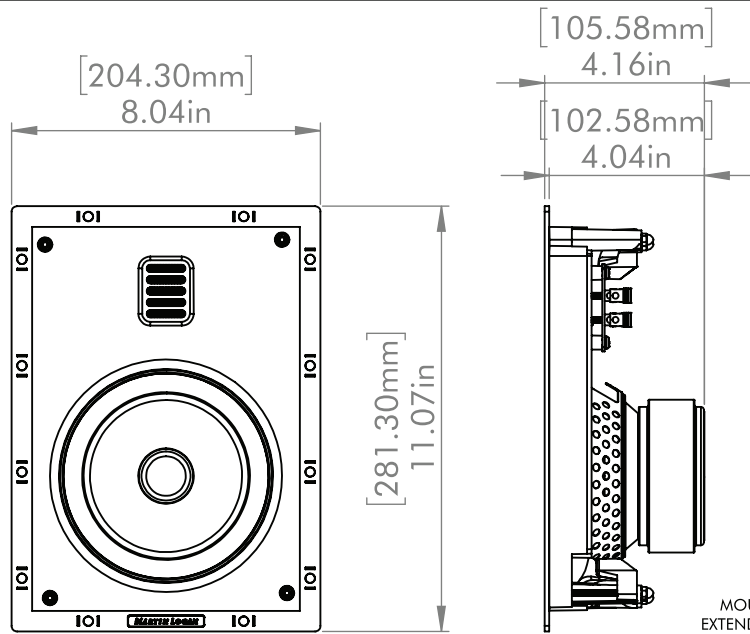

CUTOUT DIAMETER (WITH TOLERANCE)
7.75in [196mm]

SEALED BACK ENCLOSURE
AVAILABLE AS AN ACCESSORY

MC6
DIMENSION
DRAWING

GRILL OFF

MOUNTING LOCKS
EXTEND 0.375in [9.5mm]
BEYOND EDGE

SECTION A-A

TWEETER ANGLE 49°

MC6-HT
DIMENSION
DRAWING

GRILL OFF

MOUNTING LOCKS
EXTEND 0.375in [9.5mm]
BEYOND EDGE

GRILL ON

MC8
DIMENSION
DRAWING

MAX CEILING
THICKNESS
1in [25mm]

CUTOUT DIAMETER
(WITH TOLERANCE)
9.25in [235mm]

SEALED BACK ENCLOSURE
AVAILABLE AS AN ACCESSORY

GRILL OFF

GRILL ON

MW4-LCR

DIMENSION
DRAWING

GRILL OFF

MOUNTING LOCKS
EXTEND 0.375in [9.5mm]
BEYOND ALL EDGES

GRILL ON

**MAX CEILING
THICKNESS**
1in [25mm]

**CUTOUT DIMENSIONS
(WITH TOLERANCE)**
WIDTH: 7.04in [179mm]
HEIGHT: 10.20in [259mm]

BOX VOLUME
MINIMUM: 10L [0.35ft³]
OPTIMAL: 20L+ [0.71ft³+]
(BASS OUTPUT DECREASES
AS BOX VOLUME DECREASES)

MW6 DIMENSION DRAWING