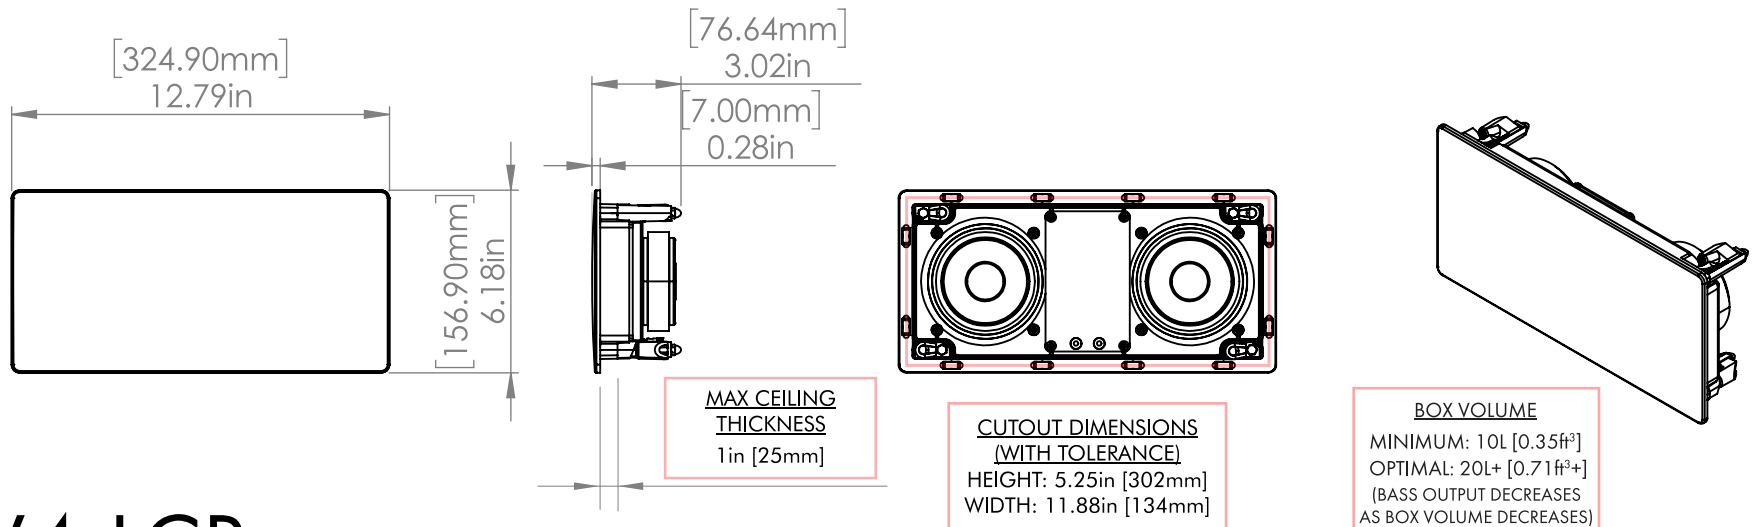

CUTOUT DIAMETER (WITH TOLERANCE)
7.75in [196mm]

SEALED BACK ENCLOSURE
AVAILABLE AS AN ACCESSORY

MC6
DIMENSION
DRAWING

GRILL OFF

MOUNTING LOCKS
EXTEND 0.375in [9.5mm]
BEYOND EDGE

SECTION A-A

TWEETER ANGLE 49°

MC6-HT
DIMENSION
DRAWING

GRILL OFF

MOUNTING LOCKS
EXTEND 0.375in [9.5mm]
BEYOND EDGE

GRILL ON

MC8
DIMENSION
DRAWING

MAX CEILING
THICKNESS
1in [25mm]

CUTOUT DIAMETER
(WITH TOLERANCE)
9.25in [235mm]

SEALED BACK ENCLOSURE
AVAILABLE AS AN ACCESSORY

GRILL OFF

GRILL ON

MW4-LCR

DIMENSION
DRAWING

GRILL OFF

MOUNTING LOCKS
EXTEND 0.375in [9.5mm]
BEYOND ALL EDGES

GRILL ON

**MAX CEILING
THICKNESS**
1in [25mm]

**CUTOUT DIMENSIONS
(WITH TOLERANCE)**
WIDTH: 7.04in [179mm]
HEIGHT: 10.20in [259mm]

BOX VOLUME
MINIMUM: 10L [0.35ft³]
OPTIMAL: 20L+ [0.71ft³+]
(BASS OUTPUT DECREASES
AS BOX VOLUME DECREASES)

MW6 DIMENSION DRAWING