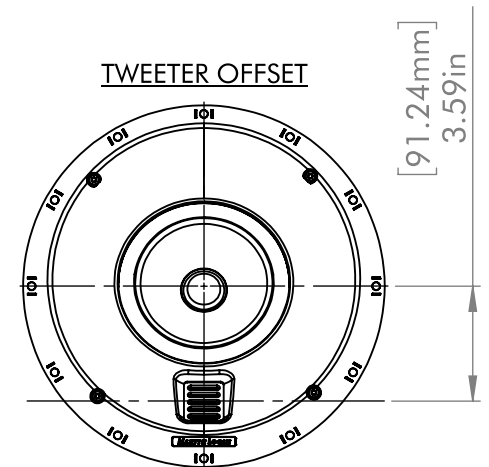

TWEETER AIMING: ROTATE SPEAKER ASSEMBLY
TO AIM TWEETER AT LISTENING POSITION

GRILL ON

MAX CEILING
THICKNESS
1in [25mm]

CUTOUT DIAMETER
(WITH TOLERANCE)
10.5in [266mm]

TWEETER OFFSET

SEALED BACK ENCLOSURE
AVAILABLE AS AN ACCESSORY

MC6-HT
DIMENSION
DRAWING

GRILL OFF

MOUNTING LOCKS
EXTEND 0.375in [9.5mm]
BEYOND EDGE

GRILL ON

MC8
DIMENSION
DRAWING

MAX CEILING
THICKNESS
1in [25mm]

CUTOUT DIAMETER
(WITH TOLERANCE)
9.25in [235mm]

SEALED BACK ENCLOSURE
AVAILABLE AS AN ACCESSORY

GRILL OFF

GRILL ON

MW4-LCR

DIMENSION
DRAWING

GRILL OFF

MOUNTING LOCKS
EXTEND 0.375in [9.5mm]
BEYOND ALL EDGES

GRILL ON

**MAX CEILING
THICKNESS**
1in [25mm]

**CUTOUT DIMENSIONS
(WITH TOLERANCE)**
WIDTH: 7.04in [179mm]
HEIGHT: 10.20in [259mm]

BOX VOLUME
MINIMUM: 10L [0.35ft³]
OPTIMAL: 20L+ [0.71ft³+]
(BASS OUTPUT DECREASES
AS BOX VOLUME DECREASES)

MW6 DIMENSION DRAWING