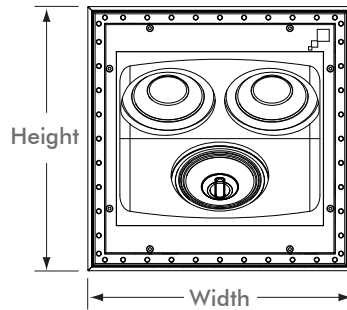

#### Installation

- Easy to install
- Designed to fit into a standard 16" wide ceiling cavity
- Mix and match with Reference in-wall speakers and subwoofers

R1C

R1CSUR

R1C/R1CSUR Speaker  
with Grille

## Dimensions

### R1C

Width:	13 25/32" (350mm)
Height:	13 25/32" (350mm)
Depth:	7 9/16" (192mm)
Cut-Out Width:	12 3/8" (314mm)
Cut-Out Height:	12 3/8" (314mm)

### R1CSUR

Width:	13 25/32" (350mm)
Height:	13 25/32" (350mm)
Depth:	7 9/16" (192mm)
Cut-Out Width:	12 3/8" (314mm)
Cut-Out Height:	12 3/8" (314mm)

\*Includes back plate compatible with third party seismic retention hardware.