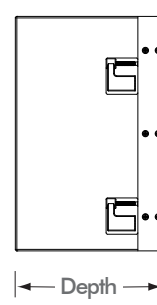

#### Installation

- Easy to install
- Designed to fit into a standard 16" wide ceiling cavity
- Mix and match with Reference in-wall speakers and subwoofers

R1C

R1CSUR

R1C/R1CSUR Speaker  
with Grille

## Dimensions

### R1C

Width:	13 25/32" (350mm)
Height:	13 25/32" (350mm)
Depth:	7 9/16" (192mm)
Cut-Out Width:	12 3/8" (314mm)
Cut-Out Height:	12 3/8" (314mm)

### R1CSUR

Width:	13 25/32" (350mm)
Height:	13 25/32" (350mm)
Depth:	7 9/16" (192mm)
Cut-Out Width:	12 3/8" (314mm)
Cut-Out Height:	12 3/8" (314mm)

\*Includes back plate compatible with third party seismic retention hardware.